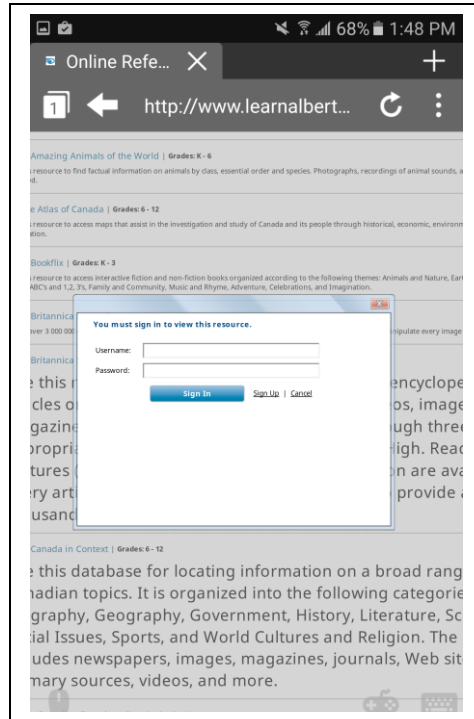

## How to Access ScienceFLIX on a Mobile Device

1. Download the Puffin Web Browser App (App store through Apple and Google Play store through Android)

2. Open the Puffin Web Browser on your mobile device
3. Type "Online Reference Centre Alberta" into the **Search Keyword or URL** box at the top and tap enter

4. Tap on the Online Reference Centre link (it should be the first link that shows up)

5. You will be taken to the Online Reference Centre on the LearnAlberta page. Use your fingers to scroll down to find ScienceFLIX

6. Tap on the ScienceFLIX link. You will be prompted to enter your district's credentials (notice the lock beside the ScienceFLIX link is **RED**; this means you are "locked out" and need to log in)

7. Once you enter your login information, you will be taken directly back to the Online Reference Centre page on LearnAlberta. This time, the locks beside each resource link will be **GREEN**, indicating you are no longer "locked out"