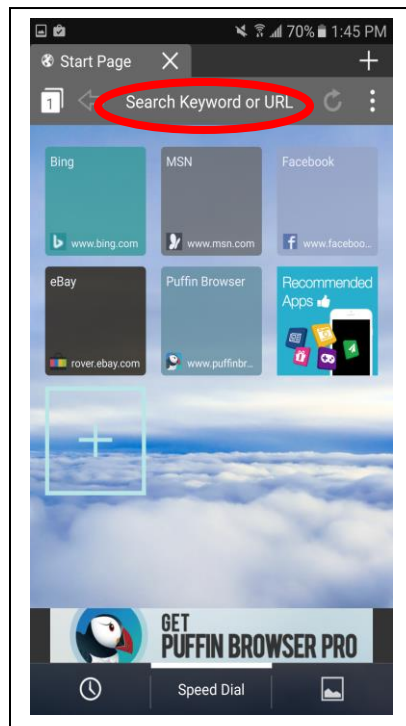

## How to Access ScienceFLIX on a Mobile Device

1. Download the Puffin Web Browser App (App store through Apple and Google Play store through Android)

2. Open the Puffin Web Browser on your mobile device
3. Type "Online Reference Centre Alberta" into the **Search Keyword or URL** box at the top and tap enter

4. Tap on the Online Reference Centre link (it should be the first link that shows up)

5. You will be taken to the Online Reference Centre on the LearnAlberta page. Use your fingers to scroll down to find ScienceFLIX