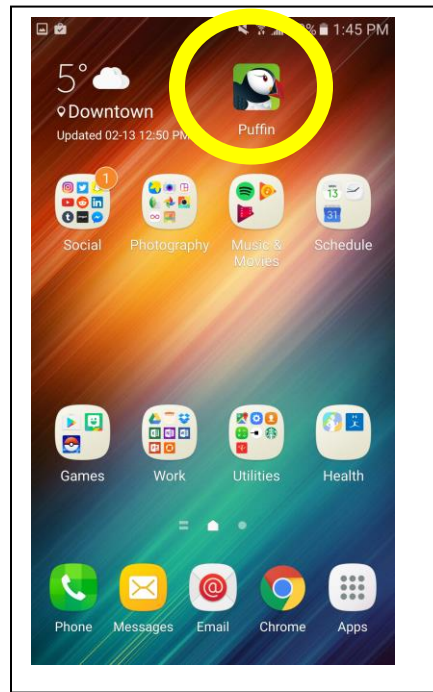

## How to Access ScienceFLIX on a Mobile Device

1. Download the Puffin Web Browser App (App store through Apple and Google Play store through Android)

2. Open the Puffin Web Browser on your mobile device
3. Type "Online Reference Centre Alberta" into the **Search Keyword or URL** box at the top and tap enter

4. Tap on the Online Reference Centre link (it should be the first link that shows up)

5. You will be taken to the Online Reference Centre on the LearnAlberta page. Use your fingers to scroll down to find ScienceFLIX