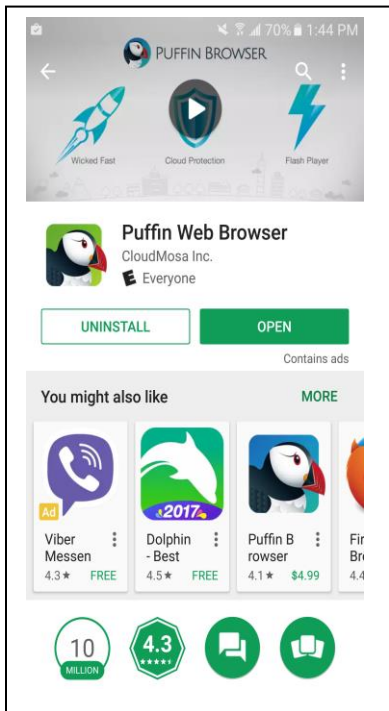

## How to Access TrueFLIX on a Mobile Device

1. Download the Puffin Web Browser App (App store through Apple and Google Play store through Android)

2. Open the Puffin Web Browser on your mobile device
3. Type "Online Reference Centre Alberta" into the **Search Keyword or URL** box at the top and tap enter