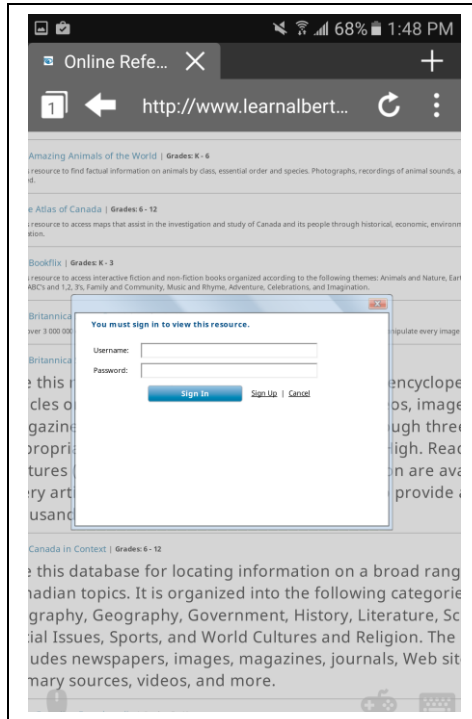

6. Tap on the TrueFLIX link. You will be prompted to enter your district’s credentials (notice the lock beside the TrueFLIX link is **RED**; this means you are “locked out” and need to log in)