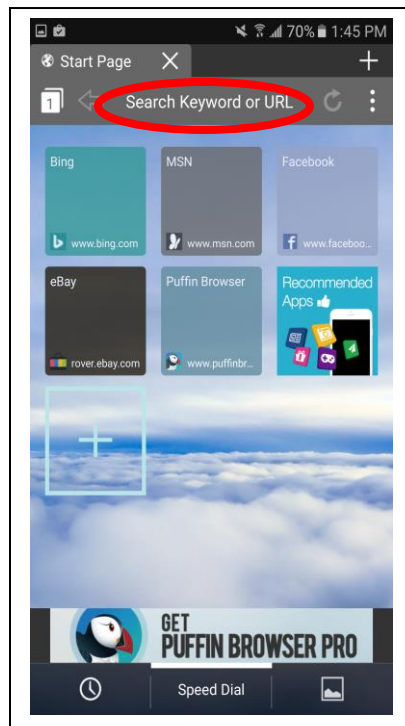

## How to Access TrueFLIX on a Mobile Device

1. Download the Puffin Web Browser App (App store through Apple and Google Play store through Android)

2. Open the Puffin Web Browser on your mobile device
3. Type "Online Reference Centre Alberta" into the **Search Keyword or URL** box at the top and tap enter