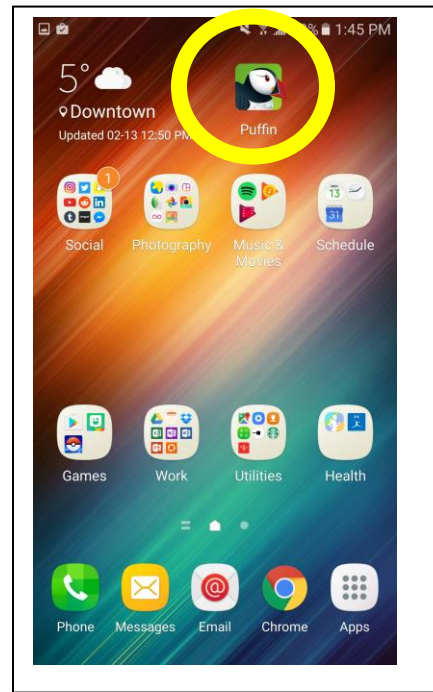

## How to Access TrueFLIX on a Mobile Device

1. Download the Puffin Web Browser App (App store through Apple and Google Play store through Android)

2. Open the Puffin Web Browser on your mobile device
3. Type "Online Reference Centre Alberta" into the **Search Keyword or URL** box at the top and tap enter